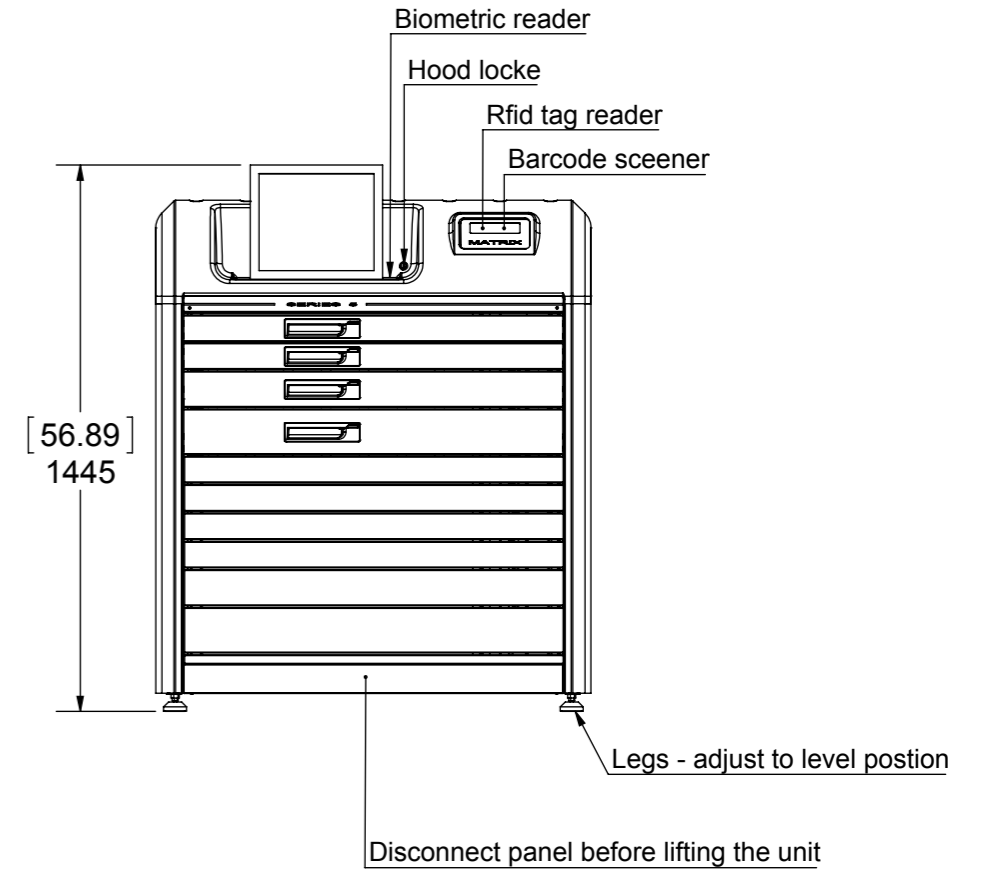

[ INCH ]
MM

Estimated weight beetwen 330 lbs (150kg) to 1,000 lbs (460 kg)

<b>MATRIX CABINET</b>			ASSEMBLY		
Safir production systems LTD			PART NO.		
DRAWN		DD/MM/YYYY	<b>ULTRA MASTER</b>		
CHECKED	<b>Aharon Weill</b>	<b>23/07/2015</b>	DESCRIPTION		
MATERIAL			<b>Master cabinet Assembly</b>		
FINISH			PROJECT	SCALE	SIZE
			<b>IS1915</b>	<b>1:20</b>	<b>A3</b>
					SHEET
					<b>1 OF 1</b>