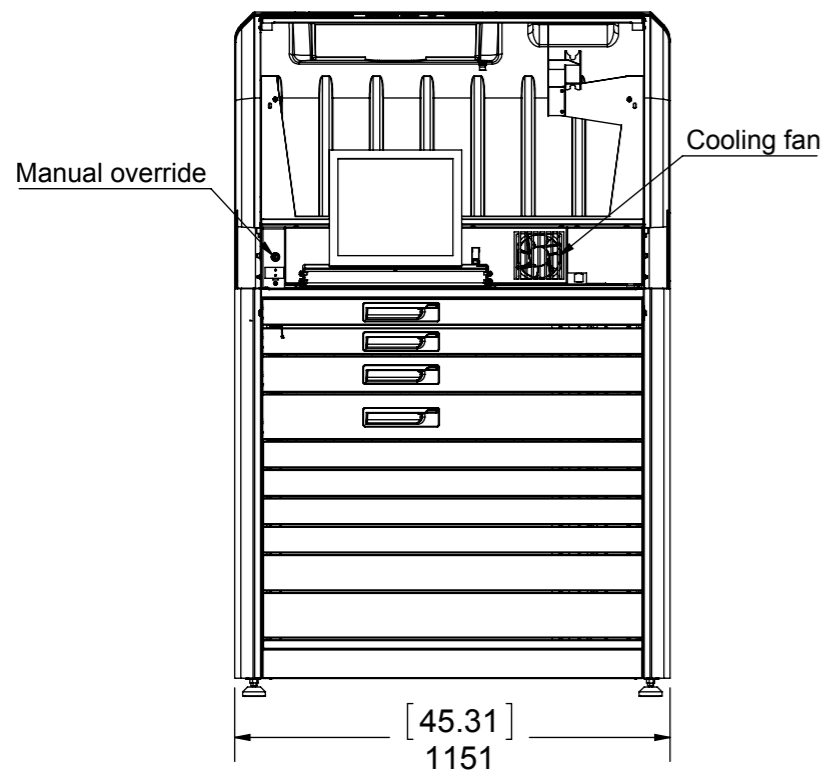

[ INCH ]
MM

Estimated weight beetwen 330 lbs (150kg) to 1,000 lbs (460 kg)

<b>MATRIX CABINET</b>			ASSEMBLY		
Safir production systems LTD			PART NO.		
DRAWN		DD/MM/YYYY	<b>ULTRA MASTER</b>		
CHECKED	<b>Aharon Weill</b>	<b>23/07/2015</b>	DESCRIPTION		
MATERIAL			<b>Master cabinet Assembly</b>		
FINISH			PROJECT	SCALE	SIZE
			<b>IS1915</b>	<b>1:20</b>	<b>A3</b>
					SHEET
					<b>1 OF 1</b>