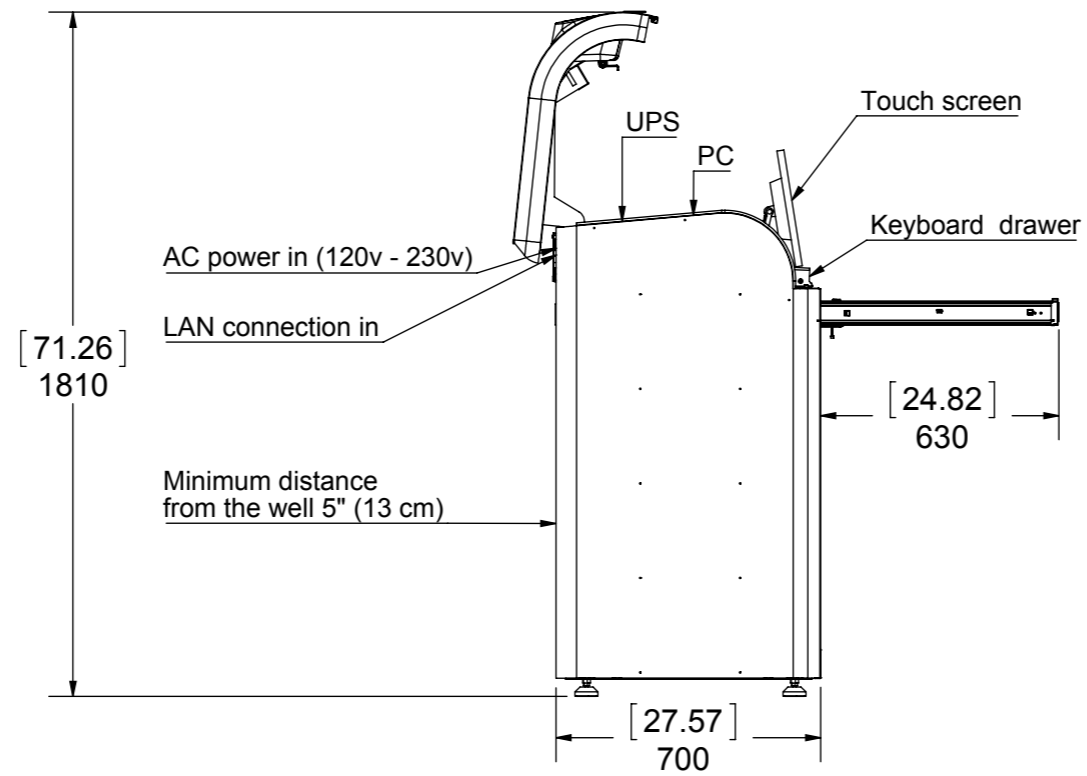

[ INCH ]
MM

Estimated weight beetwen 330 lbs (150kg) to 1,000 lbs (460 kg)

<b>MATRIX CABINET</b>			ASSEMBLY		
Safir production systems LTD			PART NO.		
DRAWN		DD/MM/YYYY	<b>ULTRA MASTER</b>		
CHECKED	<b>Aharon Weill</b>	<b>23/07/2015</b>	DESCRIPTION		
MATERIAL			<b>Master cabinet Assembly</b>		
FINISH			PROJECT	SCALE	SIZE
			<b>IS1915</b>	<b>1:20</b>	<b>A3</b>
					SHEET
					<b>1 OF 1</b>